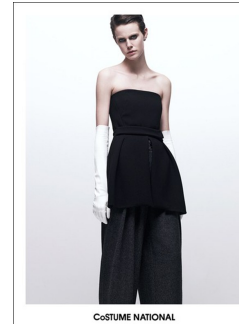

Art Department

Nicolas Eldin

www.art-dept.com

Art Department

PAULA MENDOZA

UNISEX RAD 24H

COSTUME NATIONAL

COSTUME NATIONAL