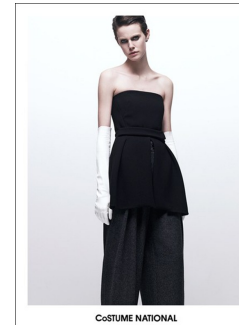

Art Department

Nicolas Eldin

www.art-dept.com

Art Department

PAULA MENDOZA

UNISEX RAD 24H

COSTUME NATIONAL

COSTUME NATIONAL