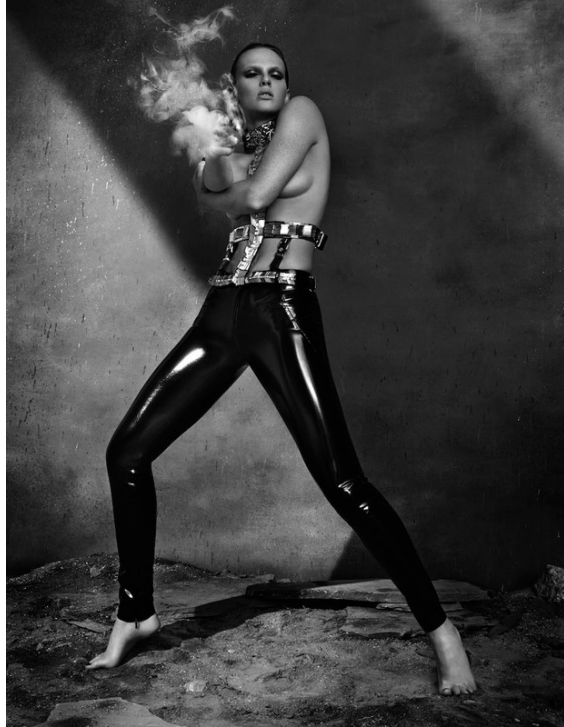

Art Department

Sarra Na

www.art-dept.com