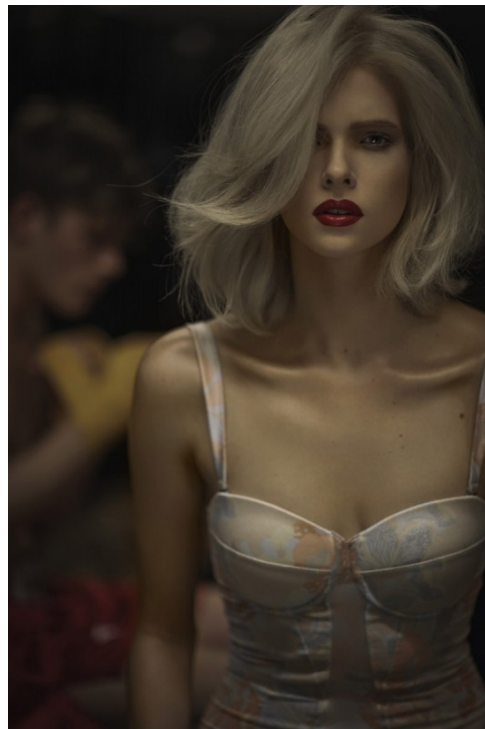

Art Department

Sarra Na

www.art-dept.com