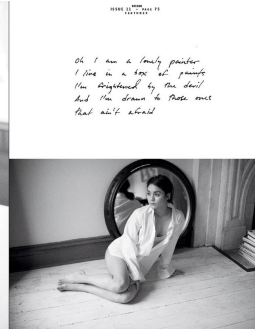

Art Department

AMANDA SEYMOUR
The actress is seen in a pink dress in a scene from the film 'The Handmaid's Tale'. She is sitting on a chair and looking at the camera.

BOB O'CONNOR
The actor is seen in a red dress in a scene from the film 'The Handmaid's Tale'. He is standing in a room with a blue wall and a white curtain.