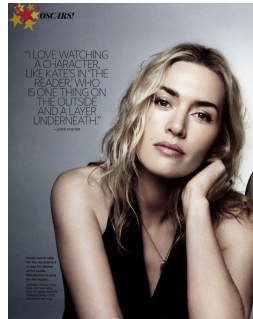

Art Department

Jenna Menard

www.art-dept.com