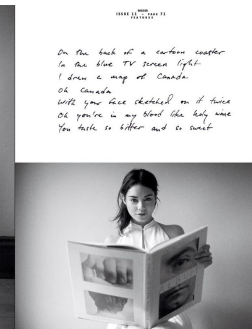

Art Department

Jenna Menard

www.art-dept.com