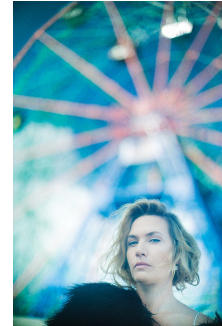

Art Department

Jenna Menard

www.art-dept.com