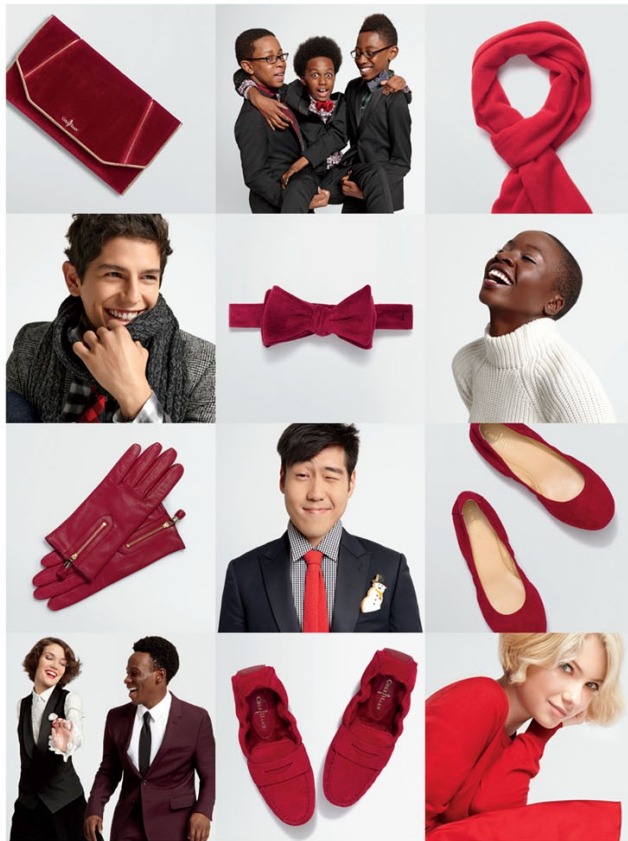

Art Department

THE COLE HAAN HOLIDAY 2013 GUIDE TO GIVING

'TIS THE SEASON

HOLIDAY

Nine of the most talented people we know tell us what they're giving, getting and giddy about this holiday.

Jenna Menard

www.art-dept.com