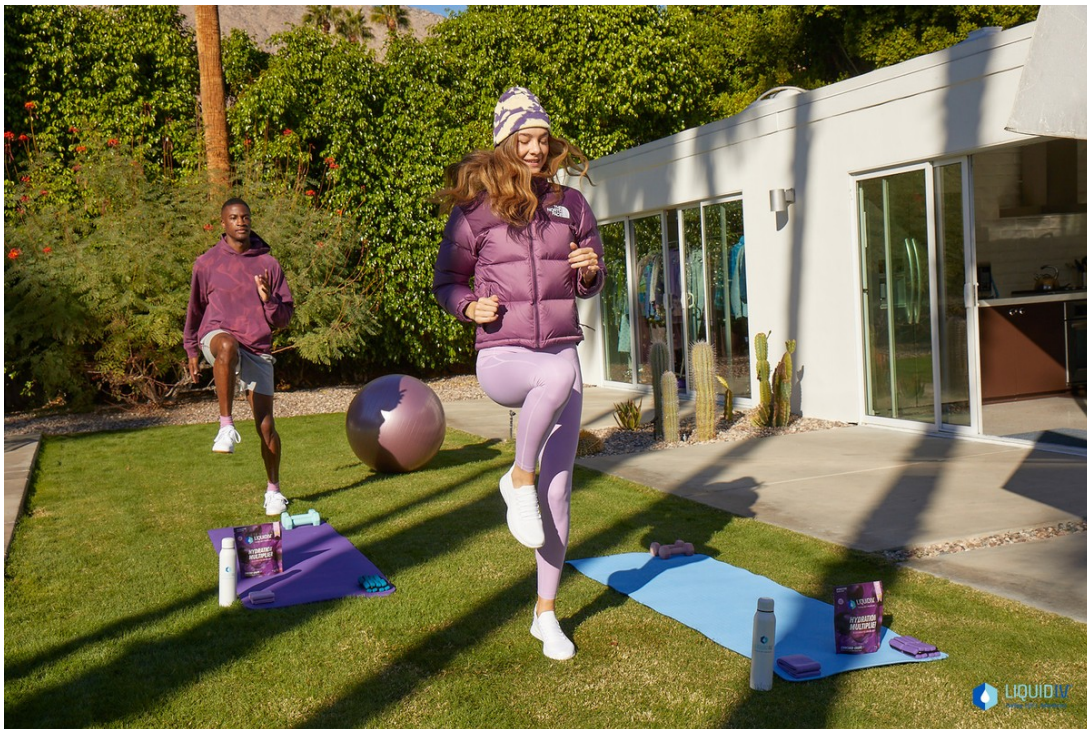

Art Department

Alison Lewis

www.art-dept.com