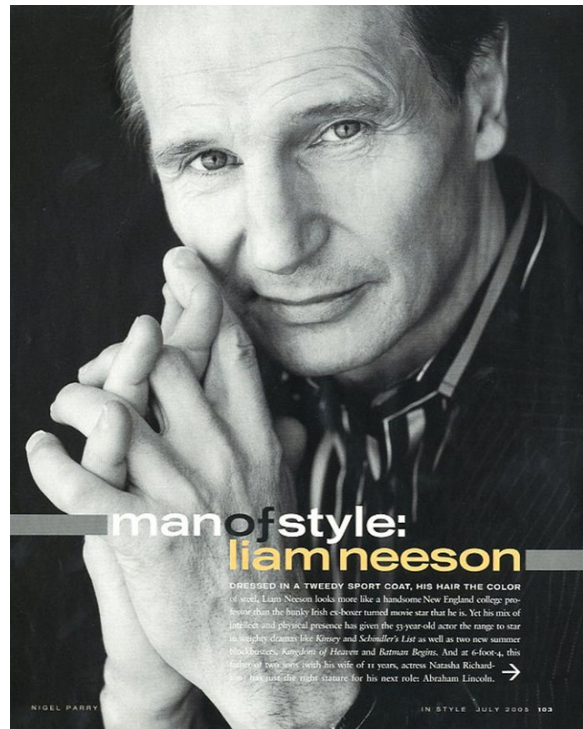

Art Department

Bobette Cohn