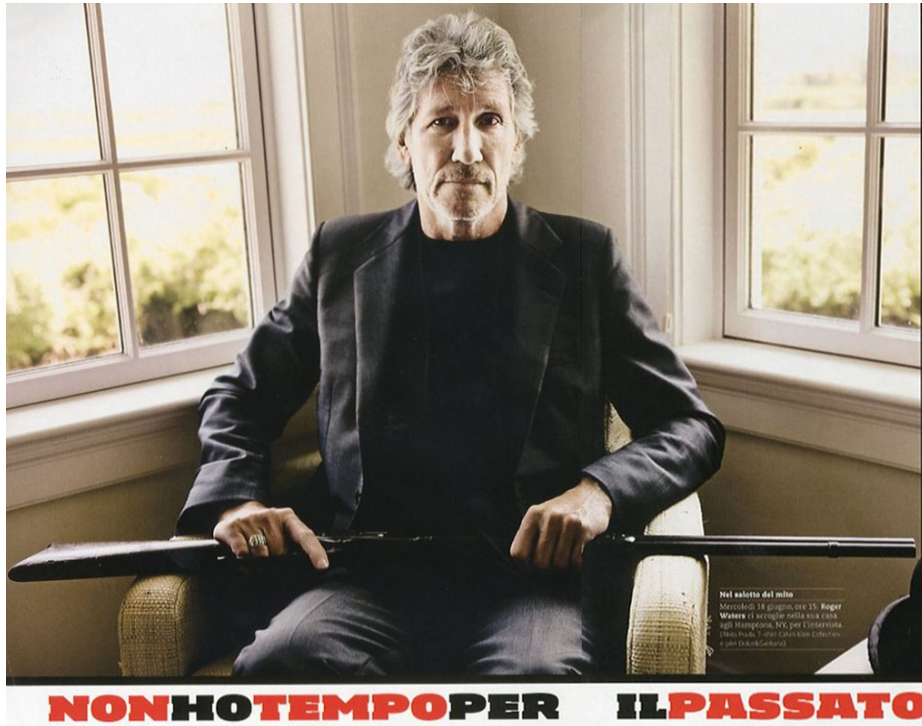

Art Department

Bobette Cohn

www.art-dept.com