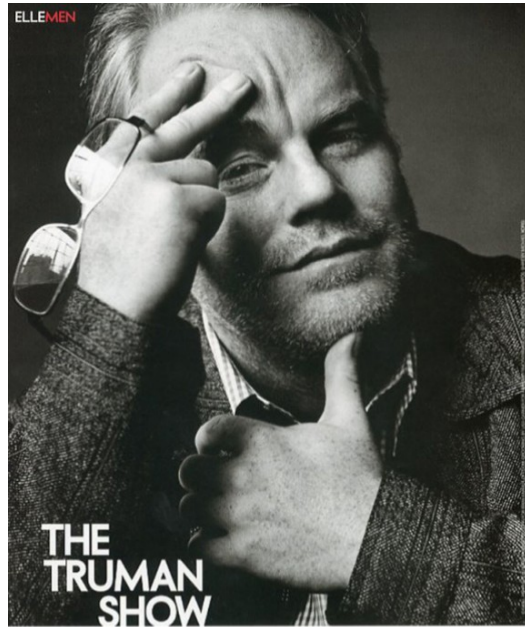

Art Department

PHILIP SEYMOUR HOFFMAN SUBMITTED MIND, BODY, AND SOUL TO PORTRAY THE LEGENDARILY TALENTED AND TORTURED WRITER IN THE FILM *CAPOTE* AND EMERGED WITH THE PERFORMANCE OF A LIFETIME

PHOTOGRAPHED BY NIGEL PARRY

374 1111

©2006 ELLE MEN

Bobette Cohn

www.art-dept.com