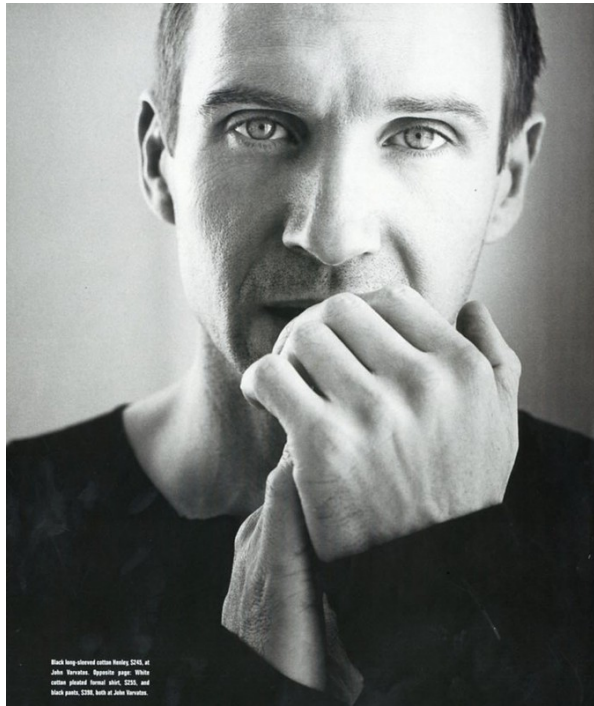

Art Department

Bobette Cohn

www.art-dept.com