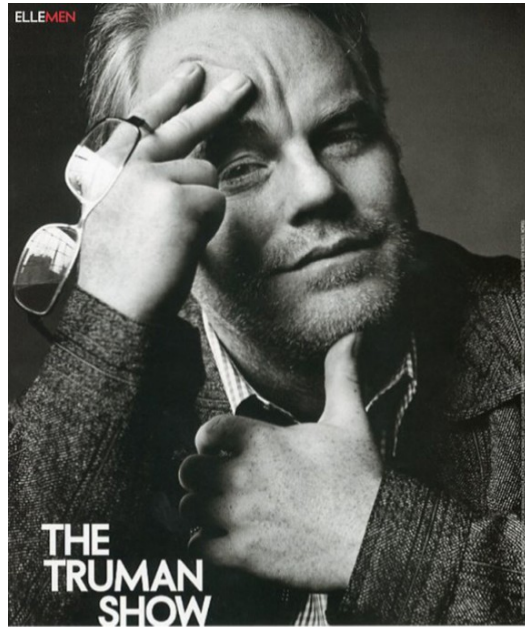

Art Department

Bobette Cohn

www.art-dept.com

Art Department

PHILIP SEYMOUR HOFFMAN SUBMITTED MIND, BODY, AND SOUL TO PORTRAY THE LEGENDARILY TALENTED AND TORTURED WRITER IN THE FILM CAPOTE AND EMERGED WITH THE PERFORMANCE OF A LIFETIME