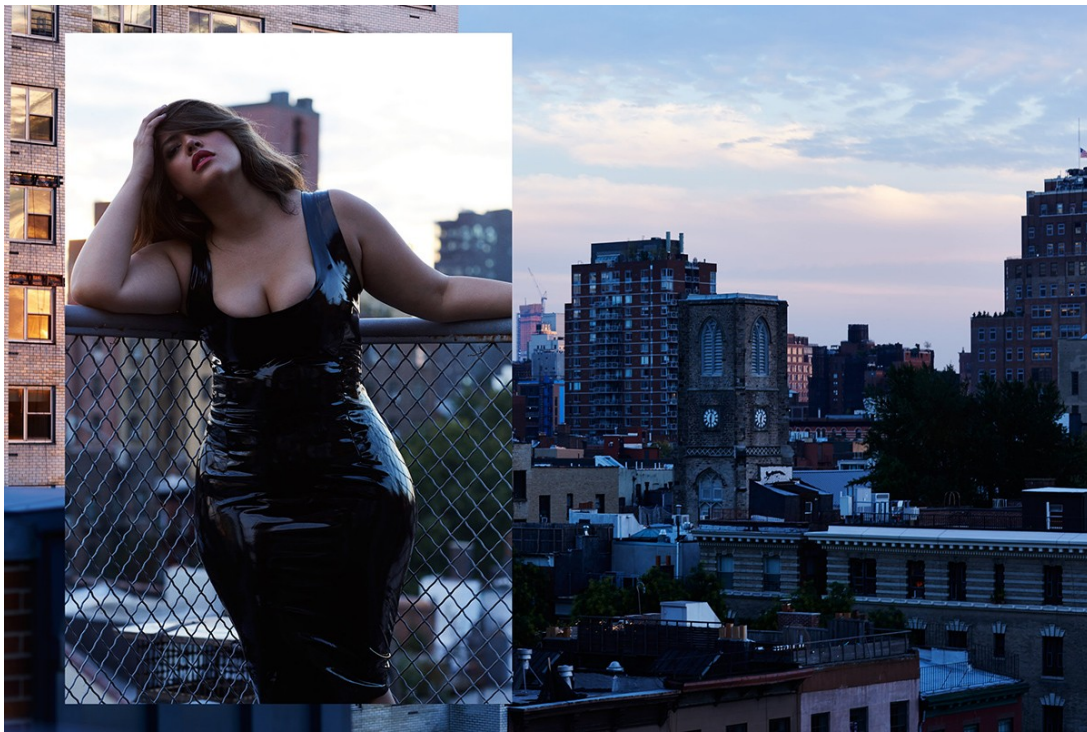

Art Department

Jenese Utley

www.art-dept.com