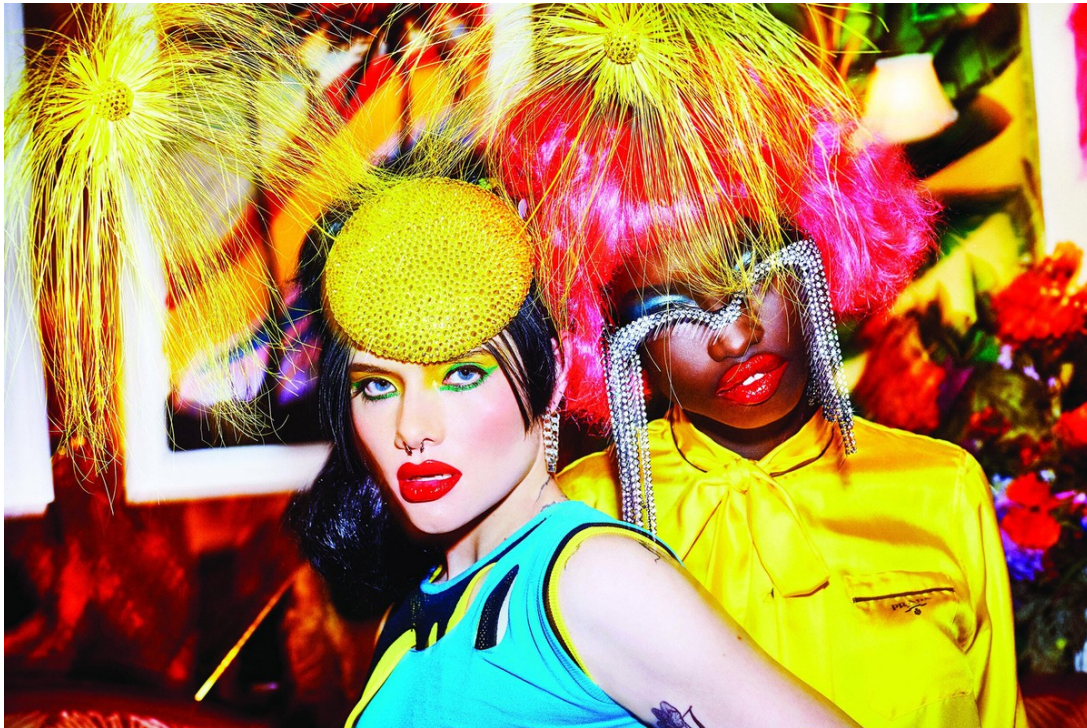

Art Department

Karen Levitt

www.art-dept.com