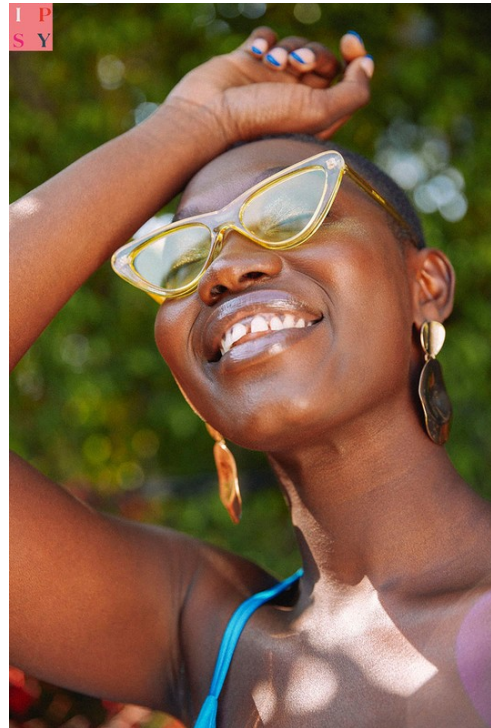

Kim Johnson

www.art-dept.com

Art Department

SEE THE SHOES + FEEL THE GROOVES AT
DAVIDSBRIDAL.COM/HITPLAY

HIT PLAY

PALOMA SHOE IN
APPLE \$49.50

Kim Johnson

www.art-dept.com