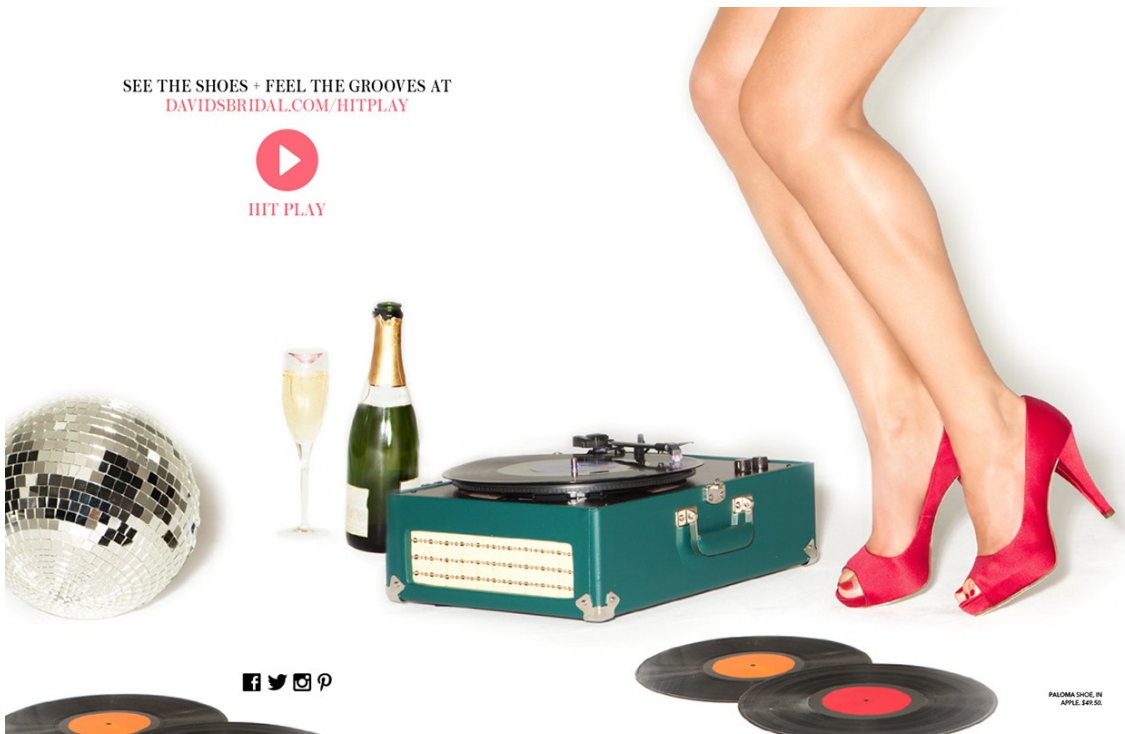

Kim Johnson

www.art-dept.com

Art Department

SEE THE SHOES + FEEL THE GROOVES AT
DAVIDSBRIDAL.COM/HITPLAY

HIT PLAY

PALOMA SHOE IN
APPLE \$49.50

Kim Johnson

www.art-dept.com