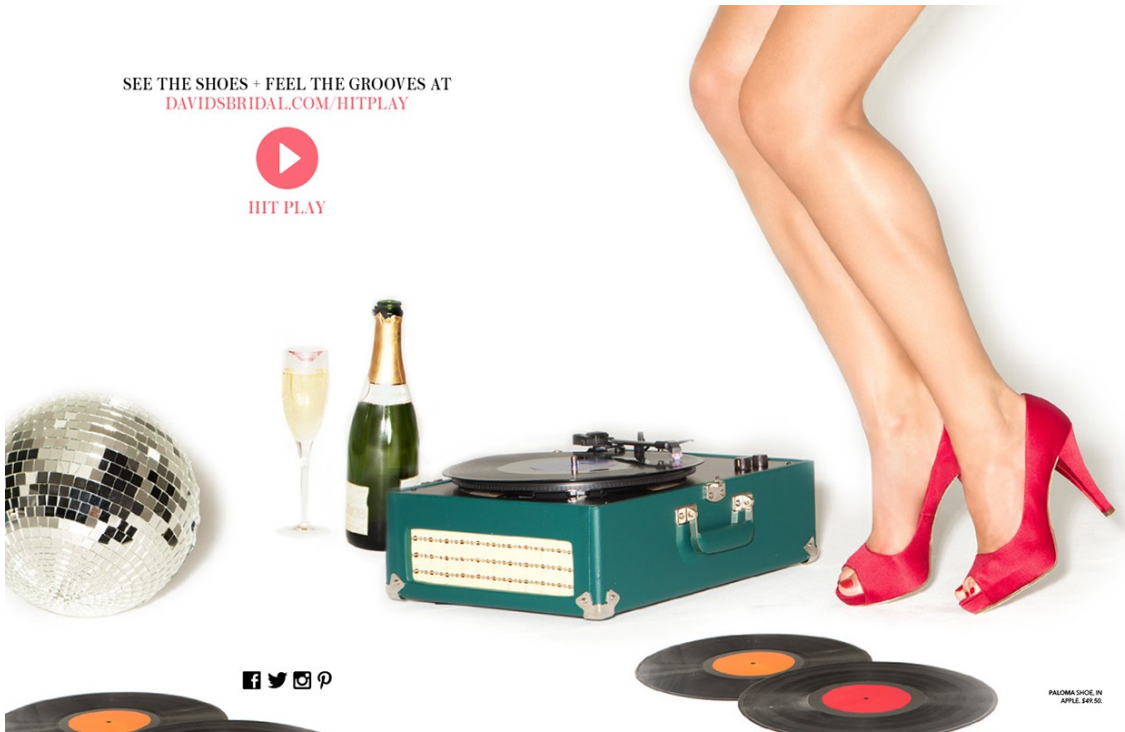

# Art Department

SEE THE SHOES + FEEL THE GROOVES AT  
[DAVIDSBRIDAL.COM/HITPLAY](http://DAVIDSBRIDAL.COM/HITPLAY)

HIT PLAY

PALOMA SHOE IN  
APPLE \$49.50