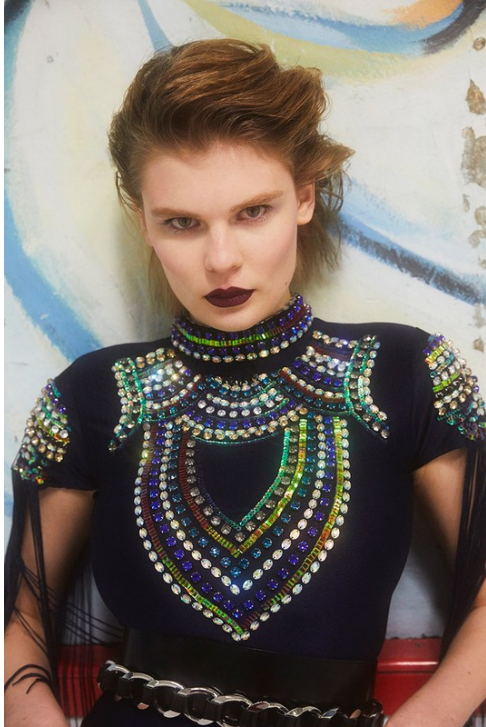

Liz Rundbaken

Art Department

Liz Rundbaken

www.art-dept.com