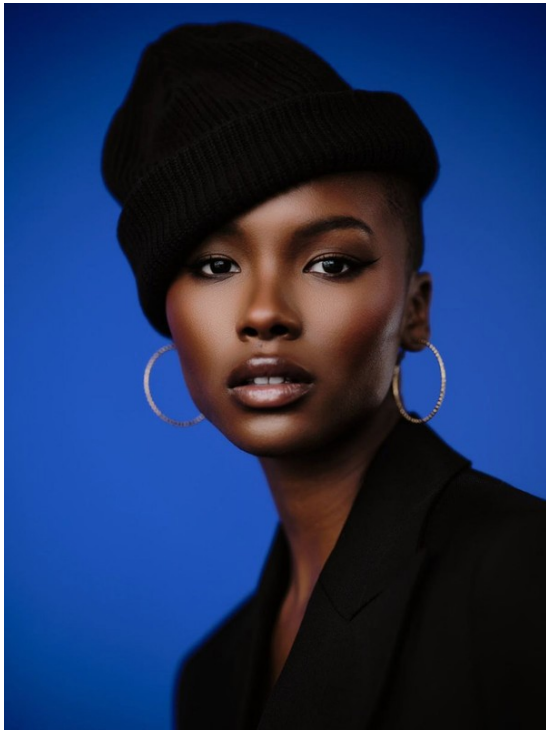

Art Department

Raytell Bridges

www.art-dept.com