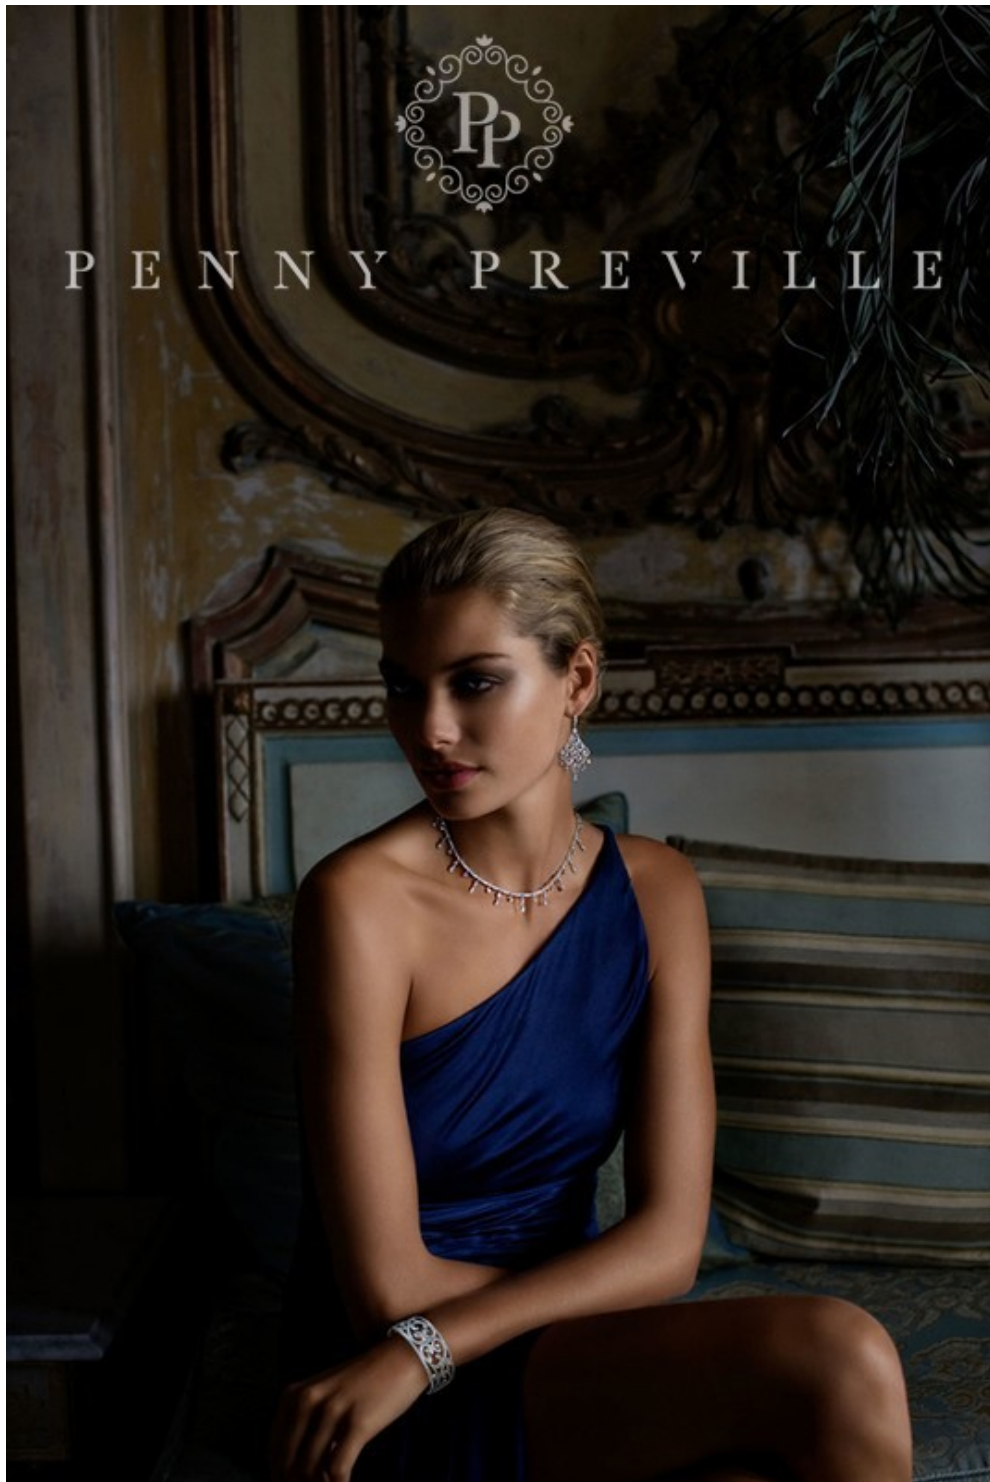

Art Department

Soraya Dayani

www.art-dept.com